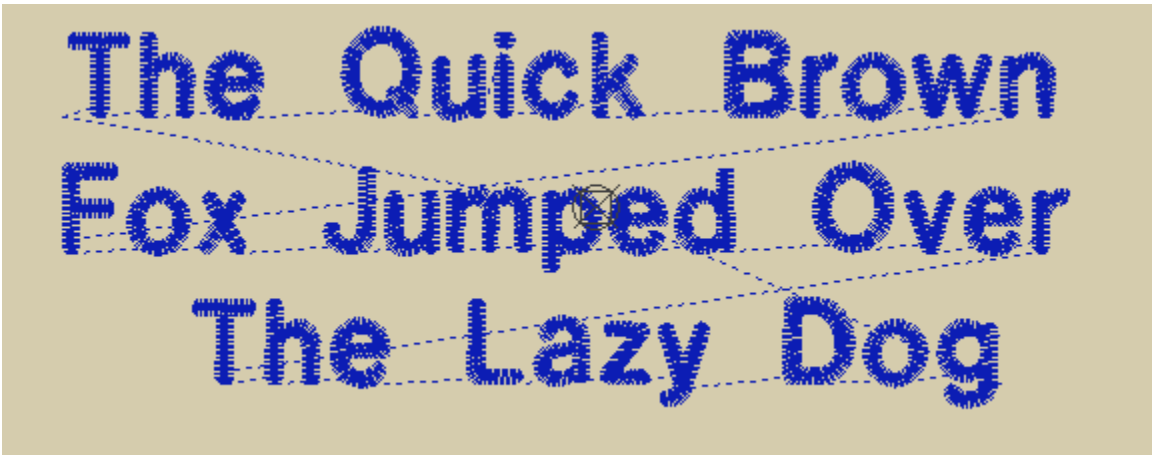

Formula 1

Min Size: 0.50 inch – Max size: 3.00 inch