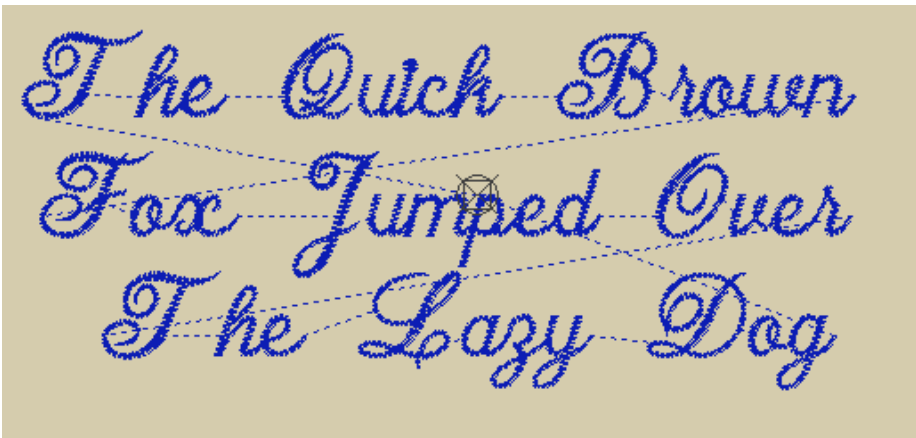

Script

Min Size: 0.50 inch – Max size: 6.00 inch