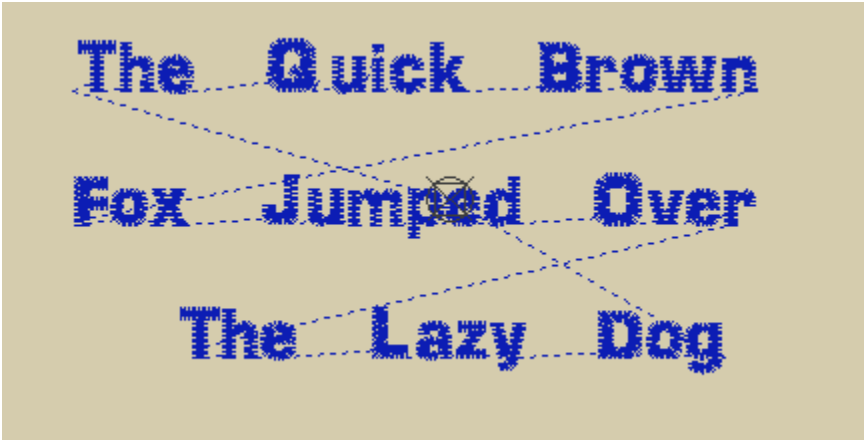

Data7 Consultancy

www.data7consultancy.com

Data 7 EDS

Monogramming Fonts

Euro Style Bold .5

Min Size: 0.50 inch – Max size: 4.00 inch