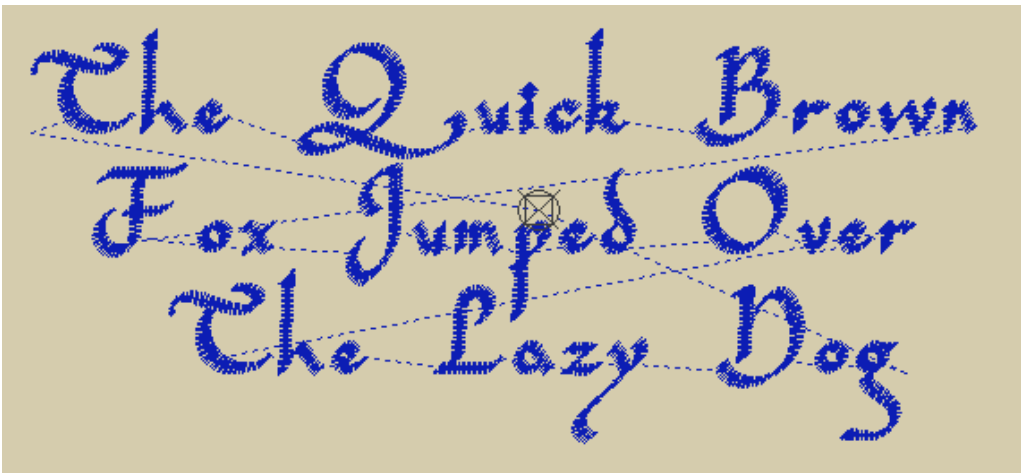

Legend Script

Min Size: 0.50 inch – Max size: 2.00 inch